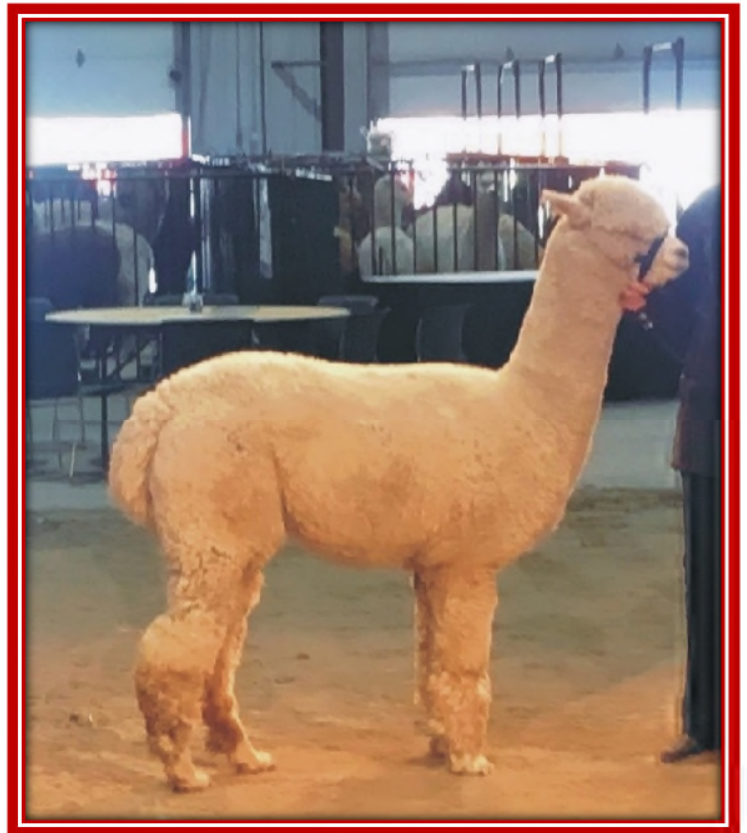

**HIGH PLAINS
ICE QWEEM**

LOT 4

SEX: MAIDEN FEMALE
BIRTHDATE: AUGUST 10, 2016
BREED: HUACAYA
COLOUR: WHITE
CLAA: 47232
AOA: 35160670
SIRE: PF HURRICANE'S TORNADO
DAM: ECA MARISHA
HISTOGRAM: 13.9 3.8 27.6 0.9 SF 14.4 Curve 51.7

We are proud to offer High Plains Ice Qweem. She has the Fleece, the frame & the sweet personality all in one; plus take a look at her amazing family of winners including Ice Qweem herself ! Ice Qweem wins Reserve Champion at the 2018 Canadian National Futurity, she was surpassed by High Plains Torino, who won the Supreme Champion 2018 Futurity, both from High Plains top Herdsire Tornado.

Ice Qweem has the same conformation and acclaimed fleece characteristics of her full brother High Plains Icebreaker, 2016 Futurity Supreme Champion (Plus more Supremes) Ice then sold to Europe 14.2m/75.6 curve

Ice Qweem's sire is High Plains Top Herdsire Tornado, who has himself & his offspring been winning consistent Supreme Champions, get of sires & fleece wins year after year since 2010.

Ice Qweem has a very unique pedigree will make your stud a hero with her crias.